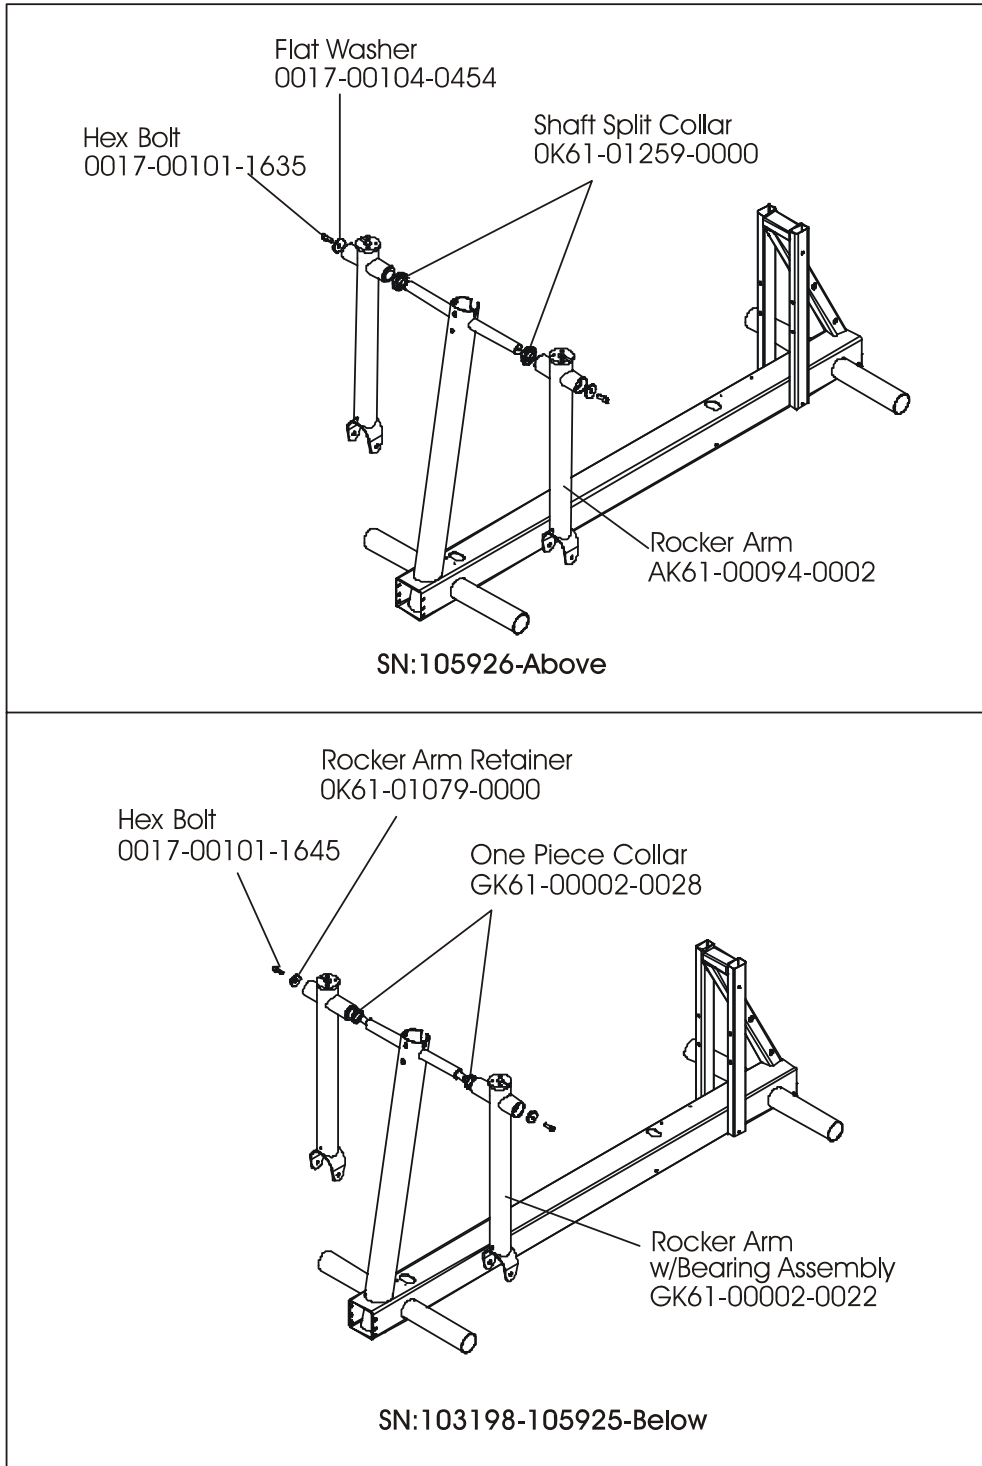

CT9500 Cross-Trainer Rocker Arm Assembly

CT95-0100-15