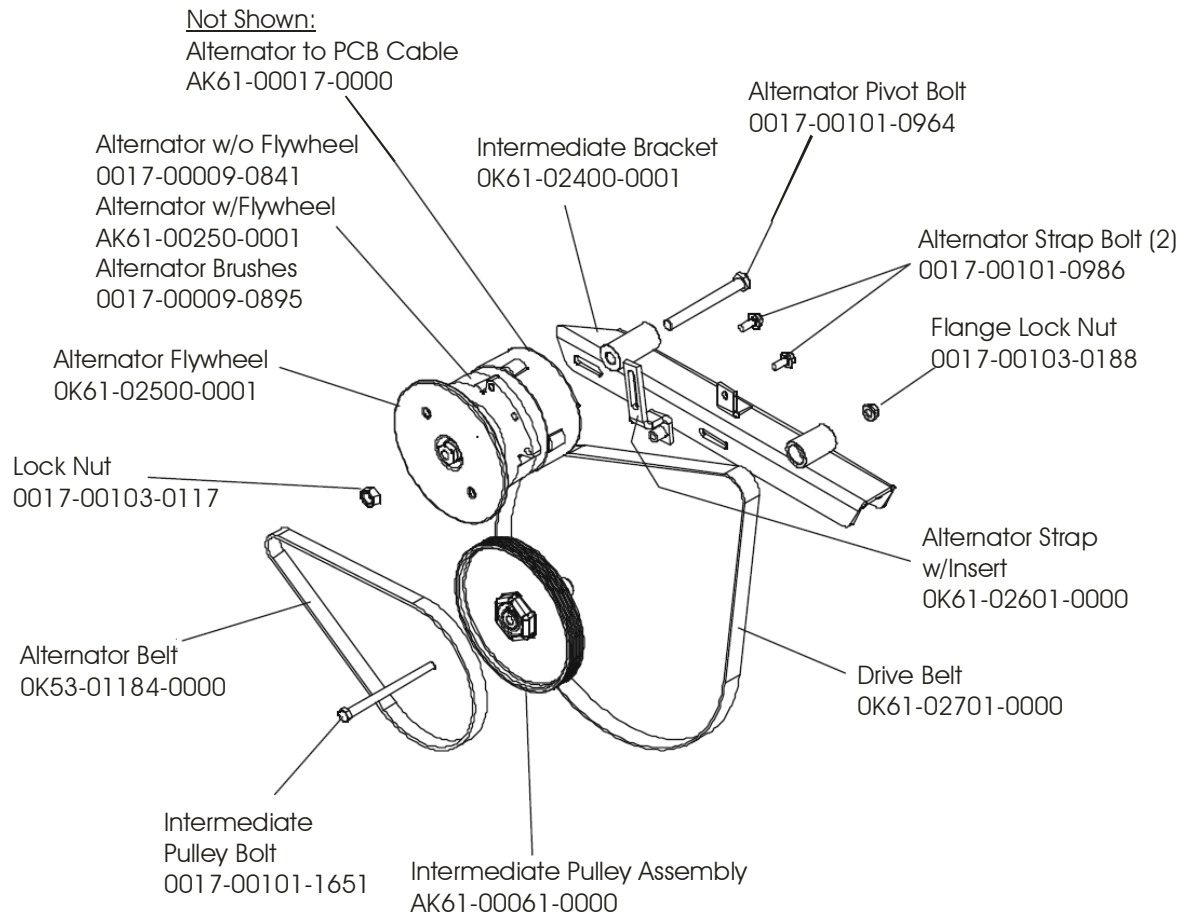

CT9500
CROSSTRAINER

CT95-0100-15
S/N CTG100000-CTG103197

Service Manual M051-00K61-B014
Operator Manual M051-00K20-B190
Installation Instructions M051-00K20-B188
Hardware Kit AK61-00050-0000
Optional: Chest Strap
Small: SK40-00045-0002
Medium: SK40-00045-0003
Large: SK40-00045-0004

CT9500 Cross-Trainer Drive Belts and Alternator

CT95-0100-15

CT9500 Cross-Trainer Console Support Assembly

CT95-0100-15

CT9500 Cross-Trainer Console Assembly

CT95-0100-15

CT9500 Cross-Trainer Crank Arm w/Roller Assembly

CT95-0100-15

CT9500 Cross-Trainer Crankshaft Assembly AK61-00157-0002

CT95-0100-15

CT9500 Cross-Trainer Final Frame Drive Linkage Assembly

CT95-0100-15

CT9500 Cross-Trainer Anti-Lift Bracket and Outer Pedal Covers

CT95-0100-15

CT9500 Cross-Trainer Battery, Brackets, and Frame Cover

CT95-0100-15

CT9500 Cross-Trainer Clevis and Front Frame Covers

CT95-0100-15

CT9500 Cross-Trainer Pedal Lever Assembly

CT95-0100-15

Left Pedal Assembly: GK61-00002-0005
Right Pedal Assembly: GK61-00002-0006