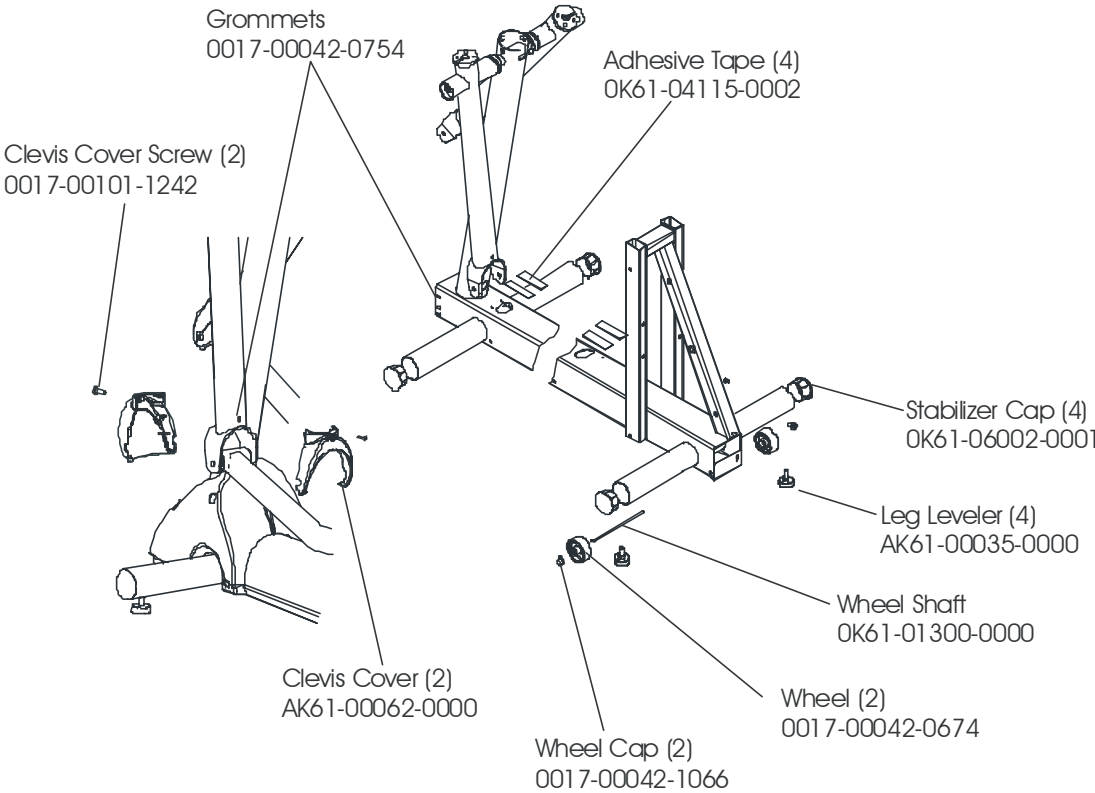

CT9500 Cross-Trainer Drive Belts and Alternator

CT95-0100-15

CT9500 Cross-Trainer Console Support Assembly

CT95-0100-15

CT9500 Cross-Trainer Console Assembly

CT95-0100-15

CT9500 Cross-Trainer Crank Arm w/Roller Assembly

CT95-0100-15

CT9500 Cross-Trainer Crankshaft Assembly AK61-00157-0002

CT95-0100-15

CT9500 Cross-Trainer Final Frame Drive Linkage Assembly

CT95-0100-15

CT9500 Cross-Trainer Anti-Lift Bracket and Outer Pedal Covers

CT95-0100-15

CT9500 Cross-Trainer Battery, Brackets, and Frame Cover

CT95-0100-15

CT9500 Cross-Trainer Clevis and Front Frame Covers

CT95-0100-15

CT9500 Cross-Trainer Pedal Lever Assembly

CT95-0100-15

Left Pedal Assembly: GK61-00002-0005
Right Pedal Assembly: GK61-00002-0006

CT9500 Cross-Trainer Rocker Arm Covers

CT95-0100-15

CT9500 Cross-Trainer Rocker Arm Assembly

CT95-0100-15

CT9500 Cross-Trainer Rear Drive Shrouds w/Decals

CT95-0100-15

CT9500 Cross-Trainer Upper Arm/Heart Rate Assembly