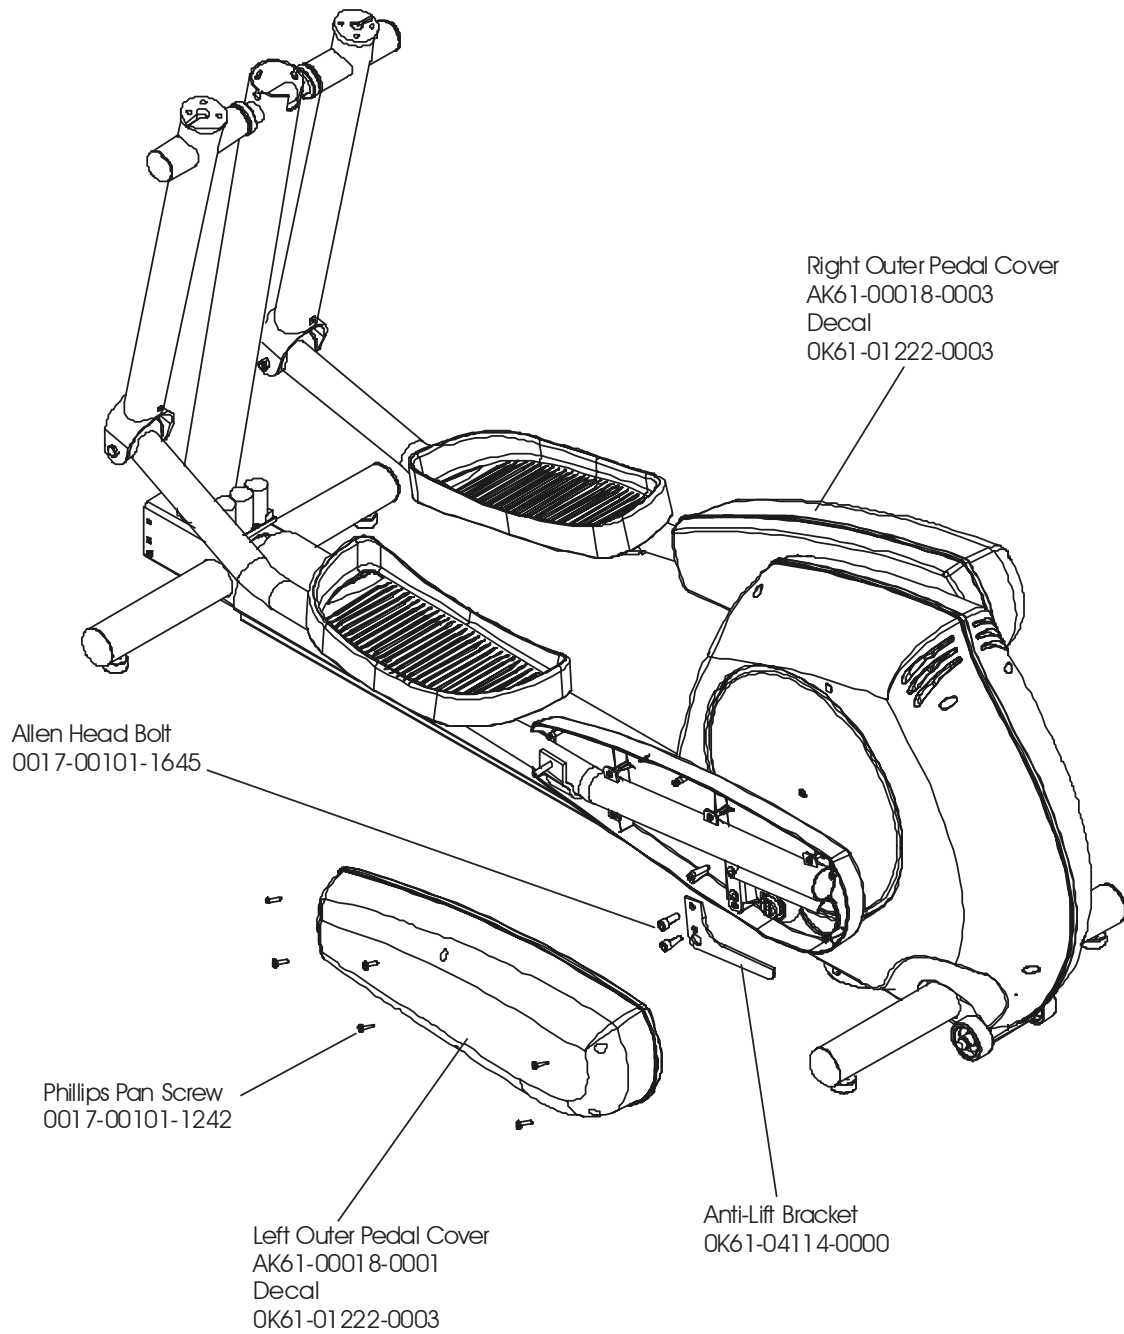

CT9500
CROSSTRAINER

CT95-0100-15
S/N CTG100000-CTG103197

Service Manual M051-00K61-B014
Operator Manual M051-00K20-B190
Installation Instructions M051-00K20-B188
Hardware Kit AK61-00050-0000
Optional: Chest Strap
Small: SK40-00045-0002
Medium: SK40-00045-0003
Large: SK40-00045-0004

CT9500 Cross-Trainer Drive Belts and Alternator

CT95-0100-15

CT9500 Cross-Trainer Console Support Assembly

CT95-0100-15

CT9500 Cross-Trainer Console Assembly

CT95-0100-15

CT9500 Cross-Trainer Crank Arm w/Roller Assembly

CT95-0100-15

CT9500 Cross-Trainer Crankshaft Assembly AK61-00157-0002

CT95-0100-15

CT9500 Cross-Trainer Final Frame Drive Linkage Assembly

CT95-0100-15

CT9500 Cross-Trainer Anti-Lift Bracket and Outer Pedal Covers

CT95-0100-15

CT9500 Cross-Trainer Battery, Brackets, and Frame Cover

CT95-0100-15

CT9500 Cross-Trainer Clevis and Front Frame Covers

CT95-0100-15

CT9500 Cross-Trainer Pedal Lever Assembly

CT95-0100-15

Left Pedal Assembly: GK61-00002-0005
Right Pedal Assembly: GK61-00002-0006