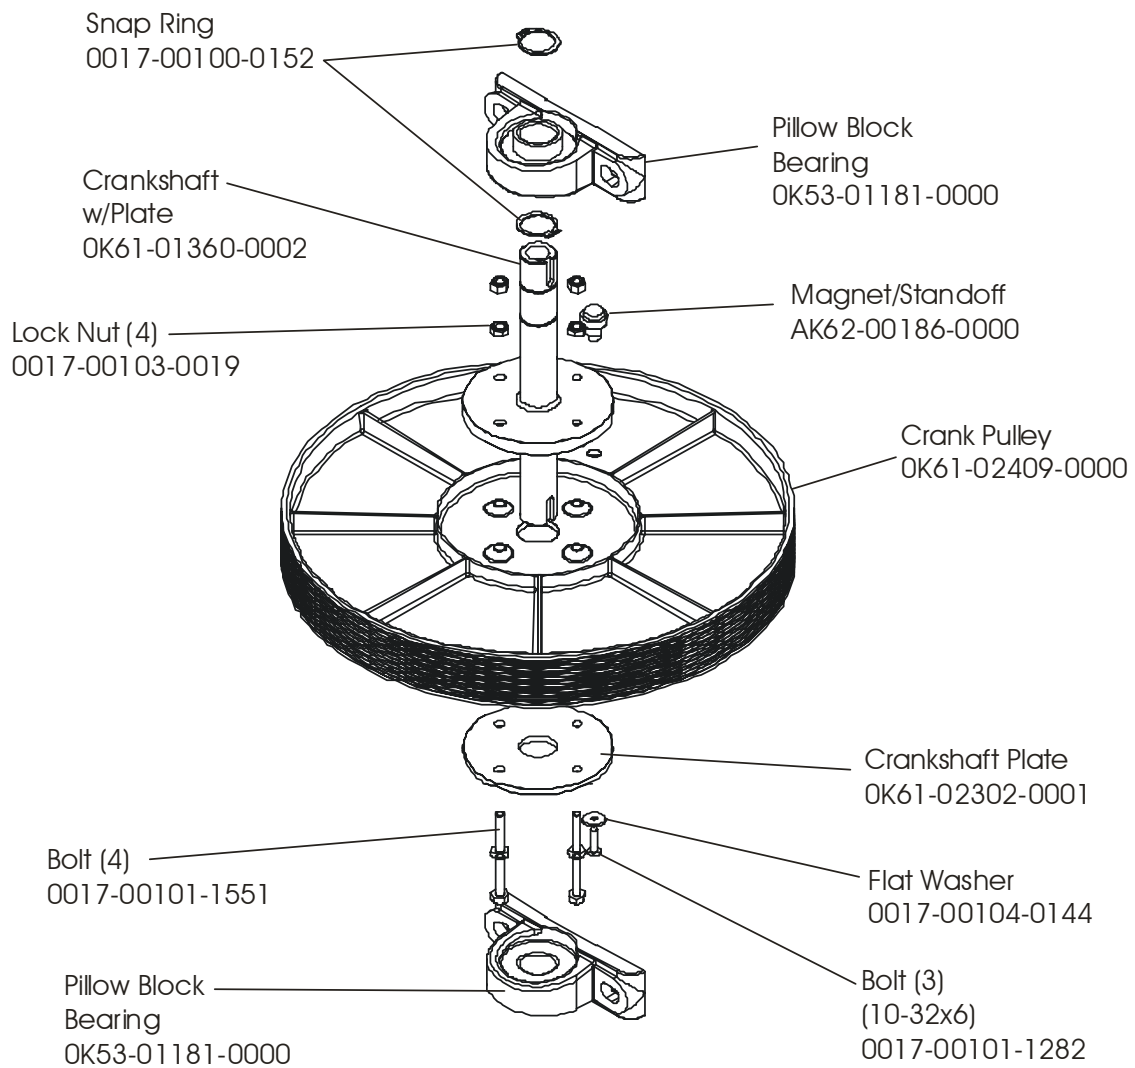

CT9500
CROSSTRAINER

CT95-0100-15
S/N CTG100000-CTG103197

Service Manual M051-00K61-B014
Operator Manual M051-00K20-B190
Installation Instructions M051-00K20-B188
Hardware Kit AK61-00050-0000
Optional: Chest Strap
Small: SK40-00045-0002
Medium: SK40-00045-0003
Large: SK40-00045-0004

CT9500 Cross-Trainer Drive Belts and Alternator

CT95-0100-15

CT9500 Cross-Trainer Console Support Assembly

CT95-0100-15

CT9500 Cross-Trainer Console Assembly

CT95-0100-15

CT9500 Cross-Trainer Crank Arm w/Roller Assembly

CT95-0100-15

CT9500 Cross-Trainer Crankshaft Assembly AK61-00157-0002

CT95-0100-15

CT9500 Cross-Trainer Final Frame Drive Linkage Assembly

CT95-0100-15

CT9500 Cross-Trainer Anti-Lift Bracket and Outer Pedal Covers

CT95-0100-15

CT9500 Cross-Trainer Battery, Brackets, and Frame Cover

CT95-0100-15

CT9500 Cross-Trainer Clevis and Front Frame Covers

CT95-0100-15

CT9500 Cross-Trainer Pedal Lever Assembly

CT95-0100-15

Left Pedal Assembly: GK61-00002-0005
Right Pedal Assembly: GK61-00002-0006