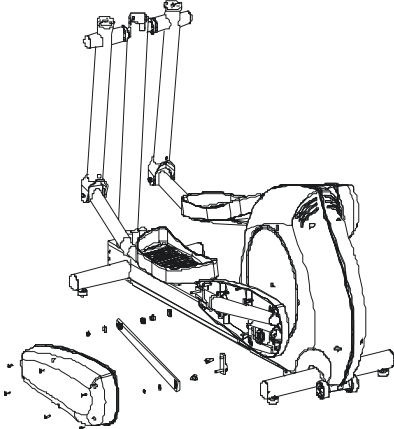

CT9500
CROSSTRAINER

CT95-0100-15
S/N CTG100000-CTG103197

Service Manual M051-00K61-B014
Operator Manual M051-00K20-B190
Installation Instructions M051-00K20-B188
Hardware Kit AK61-00050-0000
Optional: Chest Strap
Small: SK40-00045-0002
Medium: SK40-00045-0003
Large: SK40-00045-0004

CT9500 Cross-Trainer Drive Belts and Alternator

CT95-0100-15

CT9500 Cross-Trainer Console Support Assembly

CT95-0100-15

CT9500 Cross-Trainer Console Assembly

CT95-0100-15

CT9500 Cross-Trainer Crank Arm w/Roller Assembly

CT95-0100-15

CT9500 Cross-Trainer Crankshaft Assembly AK61-00157-0002

CT95-0100-15

CT9500 Cross-Trainer Final Frame Drive Linkage Assembly

CT95-0100-15

CT9500 Cross-Trainer Anti-Lift Bracket and Outer Pedal Covers

CT95-0100-15

CT9500 Cross-Trainer Battery, Brackets, and Frame Cover

CT95-0100-15

CT9500 Cross-Trainer Clevis and Front Frame Covers

CT95-0100-15

CT9500 Cross-Trainer Pedal Lever Assembly

CT95-0100-15

Left Pedal Assembly: GK61-00002-0005
Right Pedal Assembly: GK61-00002-0006