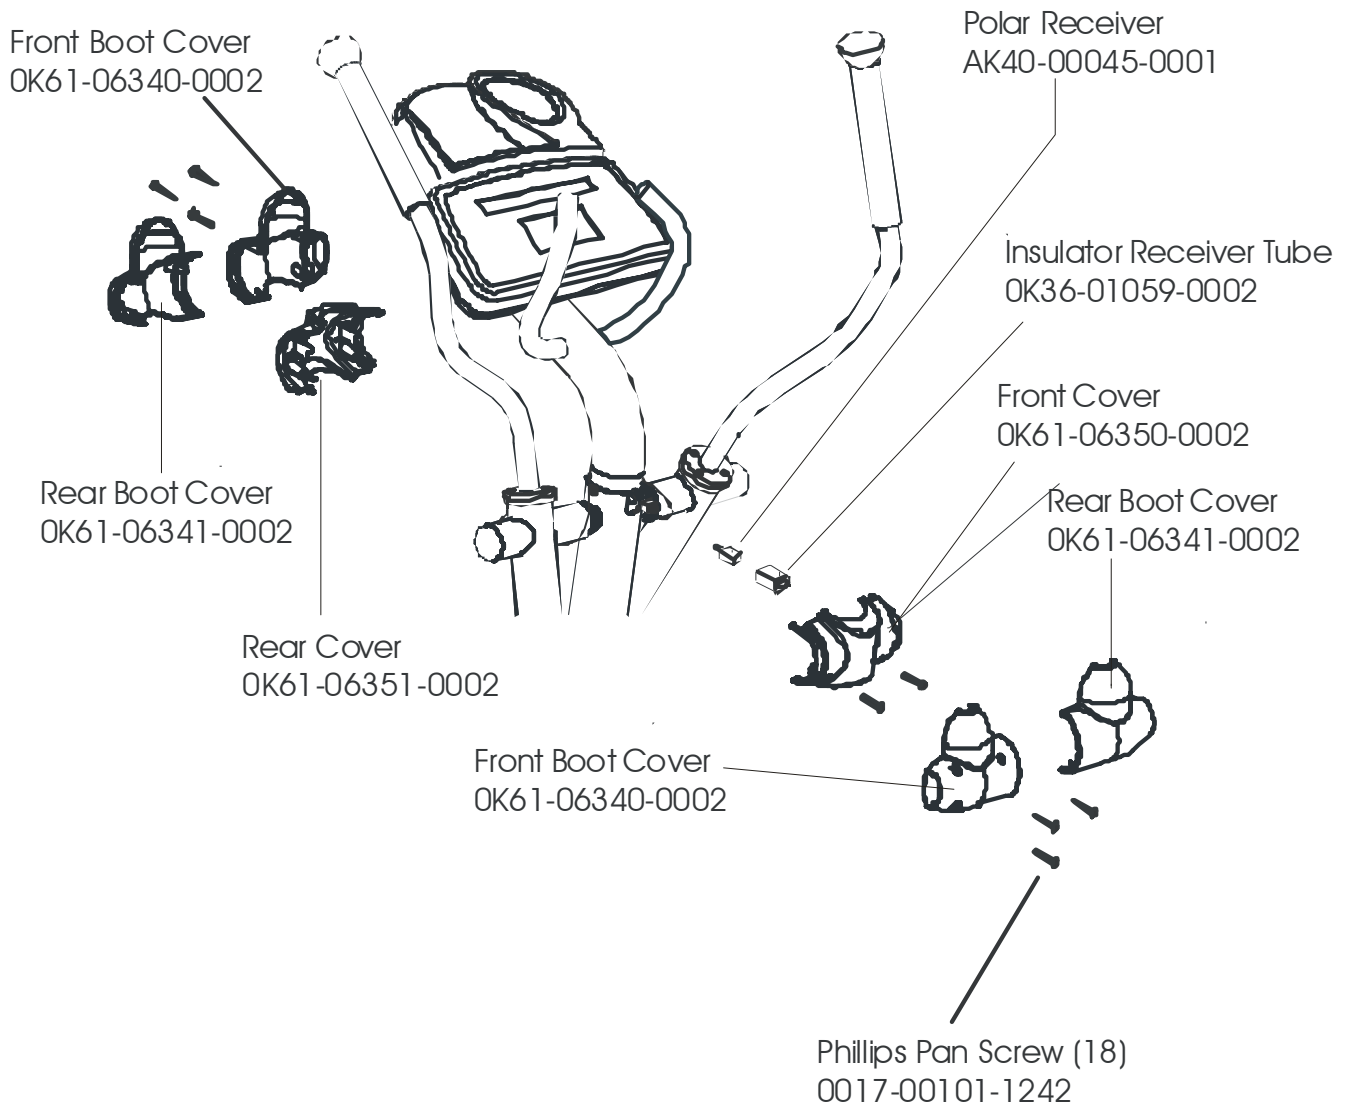

CT95-0100-15

CT9500 Cross-Trainer Crankshaft Assembly AK61-00157-0002

CT95-0100-15

CT9500 Cross-Trainer Final Frame Drive Linkage Assembly

CT95-0100-15

CT9500 Cross-Trainer Anti-Lift Bracket and Outer Pedal Covers

CT95-0100-15

CT9500 Cross-Trainer Battery, Brackets, and Frame Cover

CT95-0100-15

CT9500 Cross-Trainer Clevis and Front Frame Covers

CT95-0100-15

CT9500 Cross-Trainer Pedal Lever Assembly

CT95-0100-15

Left Pedal Assembly: GK61-00002-0005
Right Pedal Assembly: GK61-00002-0006

CT9500 Cross-Trainer Rocker Arm Covers

CT95-0100-15

CT9500 Cross-Trainer Rocker Arm Assembly

CT95-0100-15

CT9500 Cross-Trainer Rear Drive Shrouds w/Decals

CT95-0100-15

CT9500 Cross-Trainer Upper Arm/Heart Rate Assembly