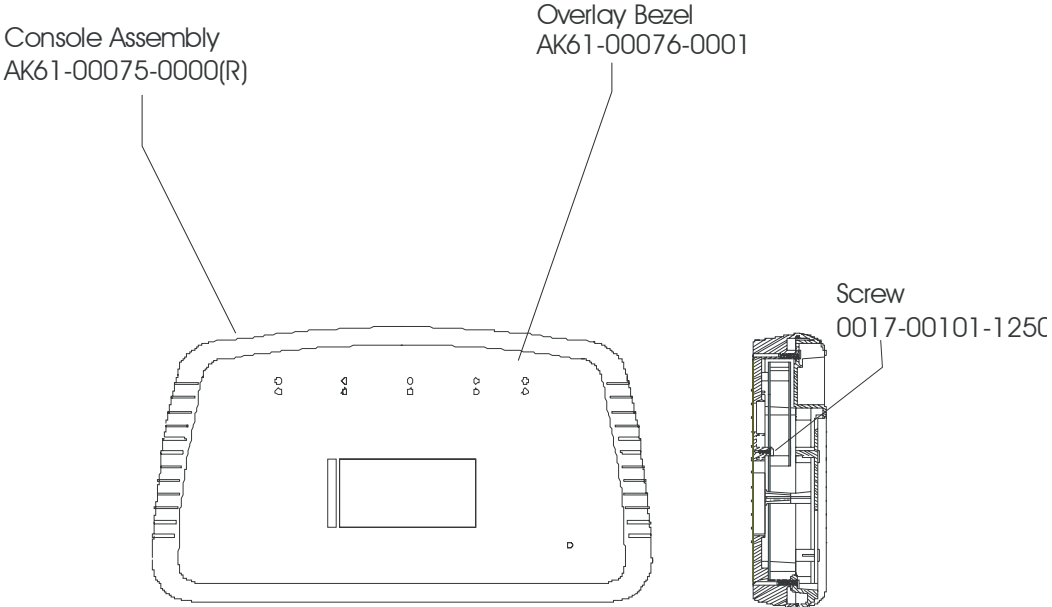

CT9500
CROSSTRAINER

CT95-0100-15
S/N CTG100000-CTG103197

Service Manual M051-00K61-B014
Operator Manual M051-00K20-B190
Installation Instructions M051-00K20-B188
Hardware Kit AK61-00050-0000
Optional: Chest Strap
Small: SK40-00045-0002
Medium: SK40-00045-0003
Large: SK40-00045-0004

CT9500 Cross-Trainer Drive Belts and Alternator

CT95-0100-15

CT9500 Cross-Trainer Console Support Assembly

CT95-0100-15

CT9500 Cross-Trainer Console Assembly

CT95-0100-15

CT9500 Cross-Trainer Crank Arm w/Roller Assembly