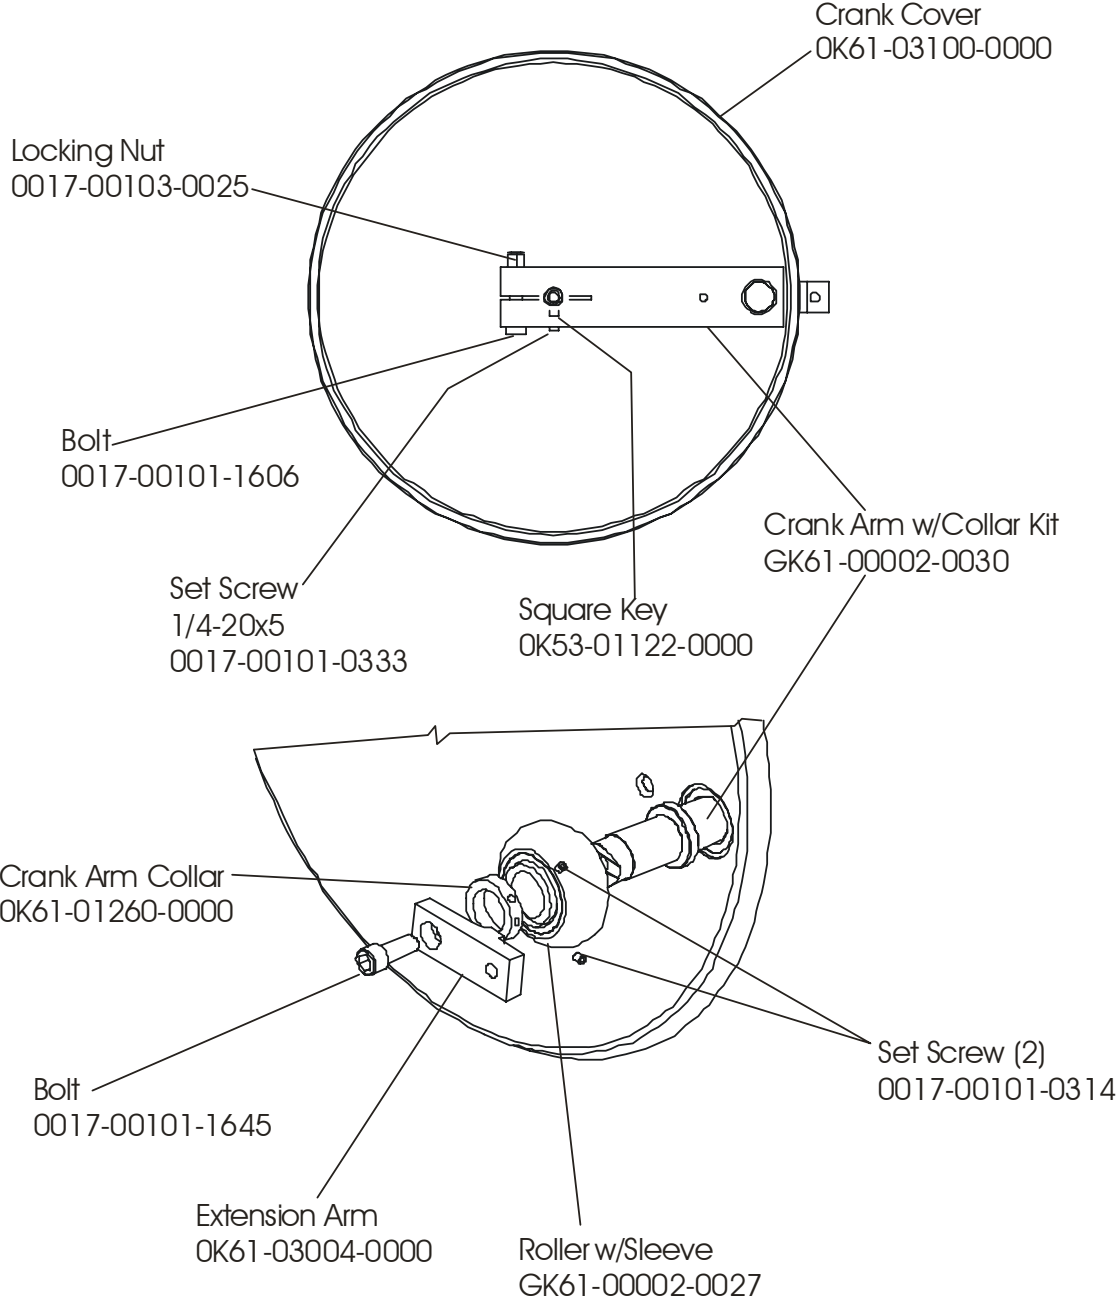

CT9500
CROSSTRAINER

CT95-0100-15
S/N CTG100000-CTG103197

Service Manual M051-00K61-B014
Operator Manual M051-00K20-B190
Installation Instructions M051-00K20-B188
Hardware Kit AK61-00050-0000
Optional: Chest Strap
Small: SK40-00045-0002
Medium: SK40-00045-0003
Large: SK40-00045-0004

CT9500 Cross-Trainer Drive Belts and Alternator

CT95-0100-15

CT9500 Cross-Trainer Console Support Assembly

CT95-0100-15

CT9500 Cross-Trainer Console Assembly

CT95-0100-15

CT9500 Cross-Trainer Crank Arm w/Roller Assembly

CT95-0100-15

CT9500 Cross-Trainer Crankshaft Assembly AK61-00157-0002

CT95-0100-15

CT9500 Cross-Trainer Final Frame Drive Linkage Assembly

CT95-0100-15

CT9500 Cross-Trainer Anti-Lift Bracket and Outer Pedal Covers

CT95-0100-15

CT9500 Cross-Trainer Battery, Brackets, and Frame Cover

CT95-0100-15

CT9500 Cross-Trainer Clevis and Front Frame Covers

CT95-0100-15

CT9500 Cross-Trainer Pedal Lever Assembly

CT95-0100-15

Left Pedal Assembly: GK61-00002-0005
Right Pedal Assembly: GK61-00002-0006