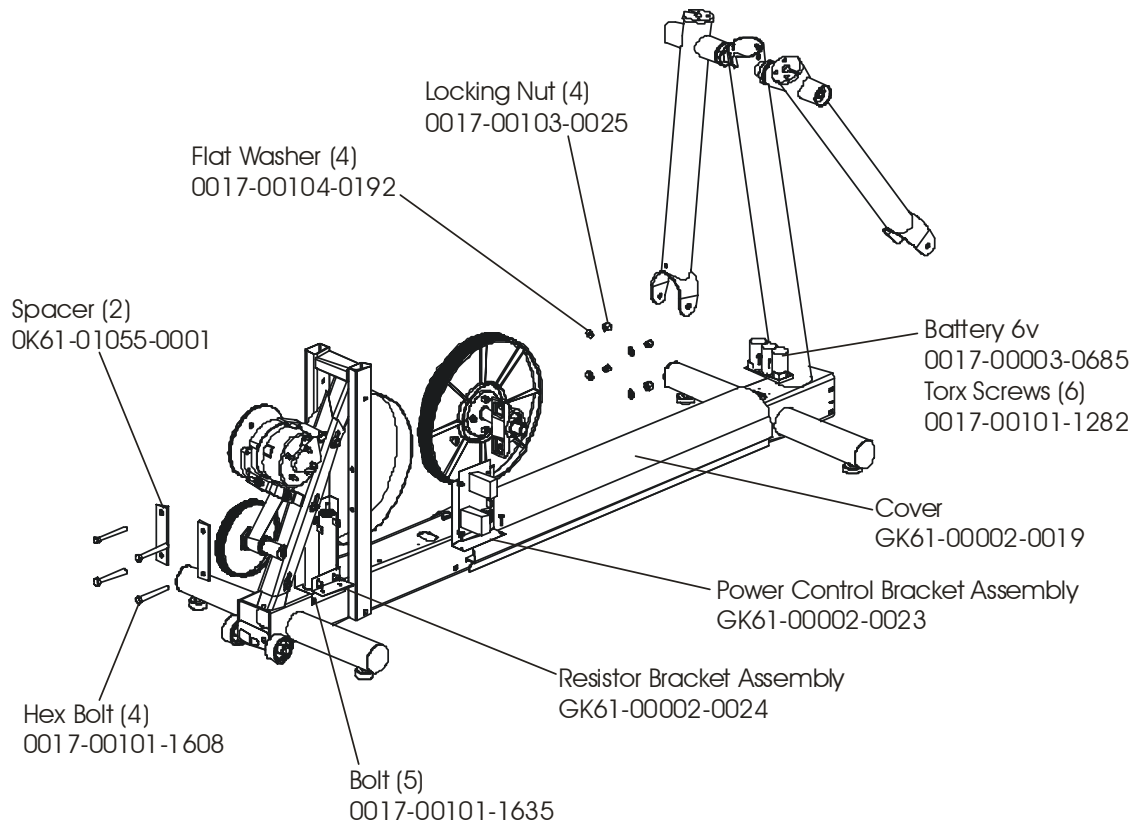

CT9500 Cross-Trainer Drive Belts and Alternator

CT95-0100-15

CT9500 Cross-Trainer Console Support Assembly

CT95-0100-15

CT9500 Cross-Trainer Console Assembly

CT95-0100-15

CT9500 Cross-Trainer Crank Arm w/Roller Assembly

CT95-0100-15

CT9500 Cross-Trainer Crankshaft Assembly AK61-00157-0002

CT95-0100-15

CT9500 Cross-Trainer Final Frame Drive Linkage Assembly

CT95-0100-15

CT9500 Cross-Trainer Anti-Lift Bracket and Outer Pedal Covers

CT95-0100-15

CT9500 Cross-Trainer Battery, Brackets, and Frame Cover

CT95-0100-15

CT9500 Cross-Trainer Clevis and Front Frame Covers

CT95-0100-15

CT9500 Cross-Trainer Pedal Lever Assembly

CT95-0100-15

Left Pedal Assembly: GK61-00002-0005
Right Pedal Assembly: GK61-00002-0006