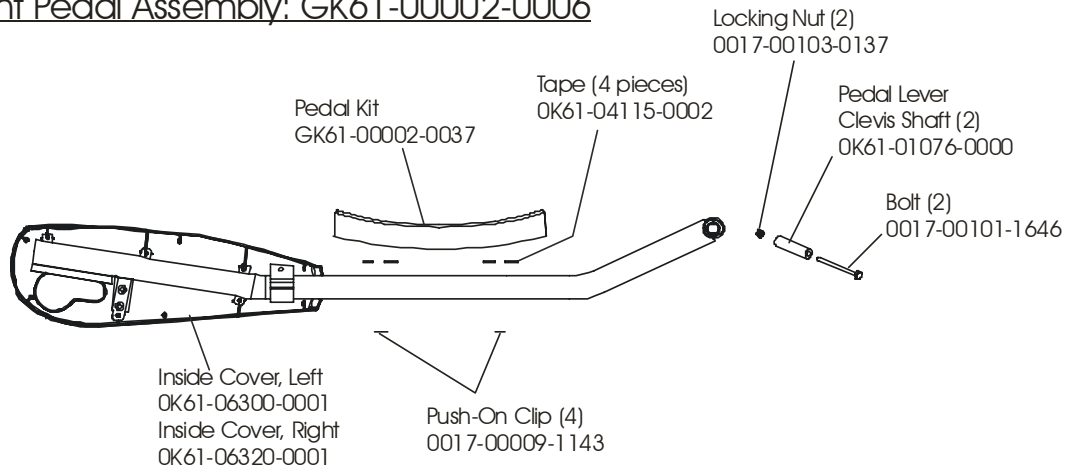

CT9500
CROSSTRAINER

CT95-0100-15
S/N CTG100000-CTG103197

Service Manual M051-00K61-B014
Operator Manual M051-00K20-B190
Installation Instructions M051-00K20-B188
Hardware Kit AK61-00050-0000
Optional: Chest Strap
Small: SK40-00045-0002
Medium: SK40-00045-0003
Large: SK40-00045-0004

CT95-0100-15

CT9500 Cross-Trainer Crankshaft Assembly AK61-00157-0002

CT95-0100-15

CT9500 Cross-Trainer Final Frame Drive Linkage Assembly

CT95-0100-15

CT9500 Cross-Trainer Anti-Lift Bracket and Outer Pedal Covers

CT95-0100-15

CT9500 Cross-Trainer Battery, Brackets, and Frame Cover

CT95-0100-15

CT9500 Cross-Trainer Clevis and Front Frame Covers

CT95-0100-15

CT9500 Cross-Trainer Pedal Lever Assembly

CT95-0100-15

Left Pedal Assembly: GK61-00002-0005
Right Pedal Assembly: GK61-00002-0006

CT9500 Cross-Trainer Rocker Arm Covers

CT95-0100-15

CT9500 Cross-Trainer Rocker Arm Assembly

CT95-0100-15

CT9500 Cross-Trainer Rear Drive Shrouds w/Decals

CT95-0100-15

CT9500 Cross-Trainer Upper Arm/Heart Rate Assembly