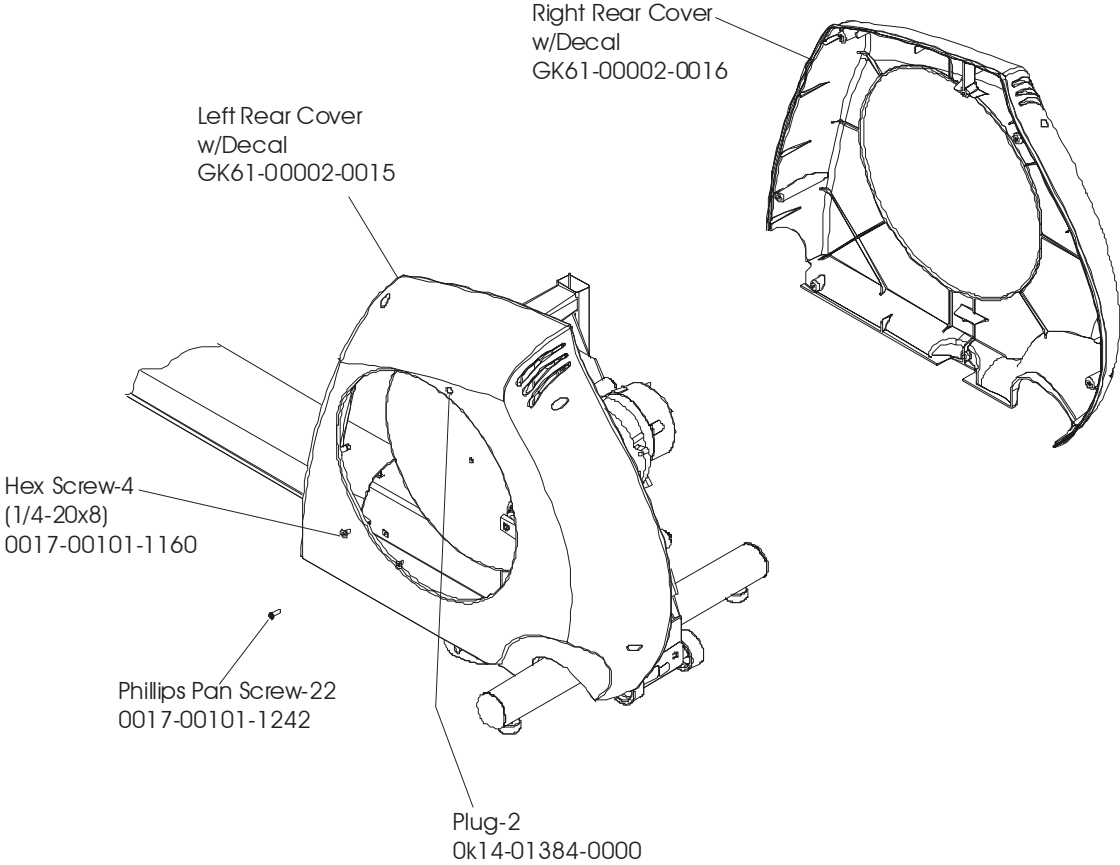

CT95-0100-15

CT9500 Cross-Trainer Battery, Brackets, and Frame Cover

CT95-0100-15

CT9500 Cross-Trainer Clevis and Front Frame Covers

CT95-0100-15

CT9500 Cross-Trainer Pedal Lever Assembly

CT95-0100-15

Left Pedal Assembly: GK61-00002-0005
Right Pedal Assembly: GK61-00002-0006

CT9500 Cross-Trainer Rocker Arm Covers

CT95-0100-15

CT9500 Cross-Trainer Rocker Arm Assembly

CT95-0100-15

CT9500 Cross-Trainer Rear Drive Shrouds w/Decals

CT95-0100-15

CT9500 Cross-Trainer Upper Arm/Heart Rate Assembly