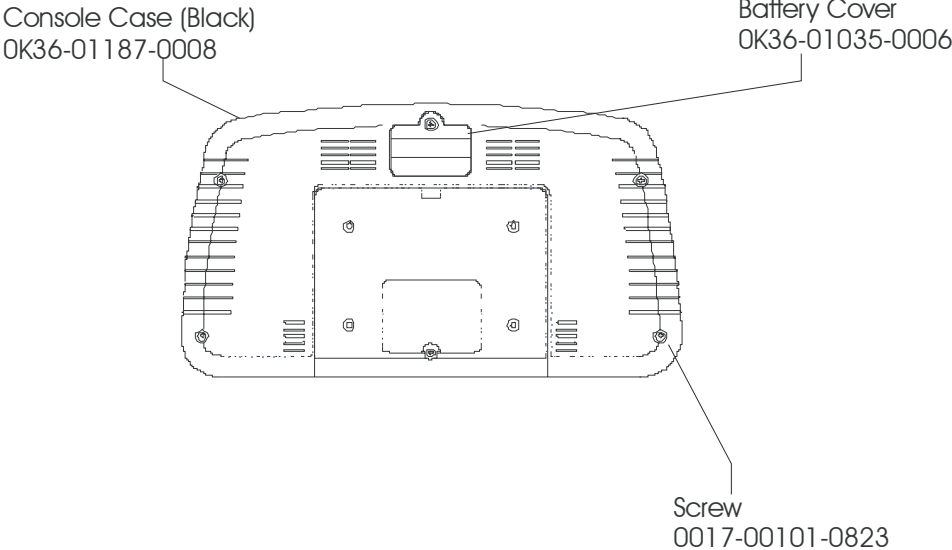

CT9500
CROSSTRAINER

CT95-0100-15
S/N CTG100000-CTG103197

Service Manual M051-00K61-B014
Operator Manual M051-00K20-B190
Installation Instructions M051-00K20-B188
Hardware Kit AK61-00050-0000
Optional: Chest Strap
Small: SK40-00045-0002
Medium: SK40-00045-0003
Large: SK40-00045-0004

CT9500 Cross-Trainer Drive Belts and Alternator

CT95-0100-15

CT9500 Cross-Trainer Console Support Assembly

CT95-0100-15

CT9500 Cross-Trainer Console Assembly

CT95-0100-15

CT9500 Cross-Trainer Crank Arm w/Roller Assembly