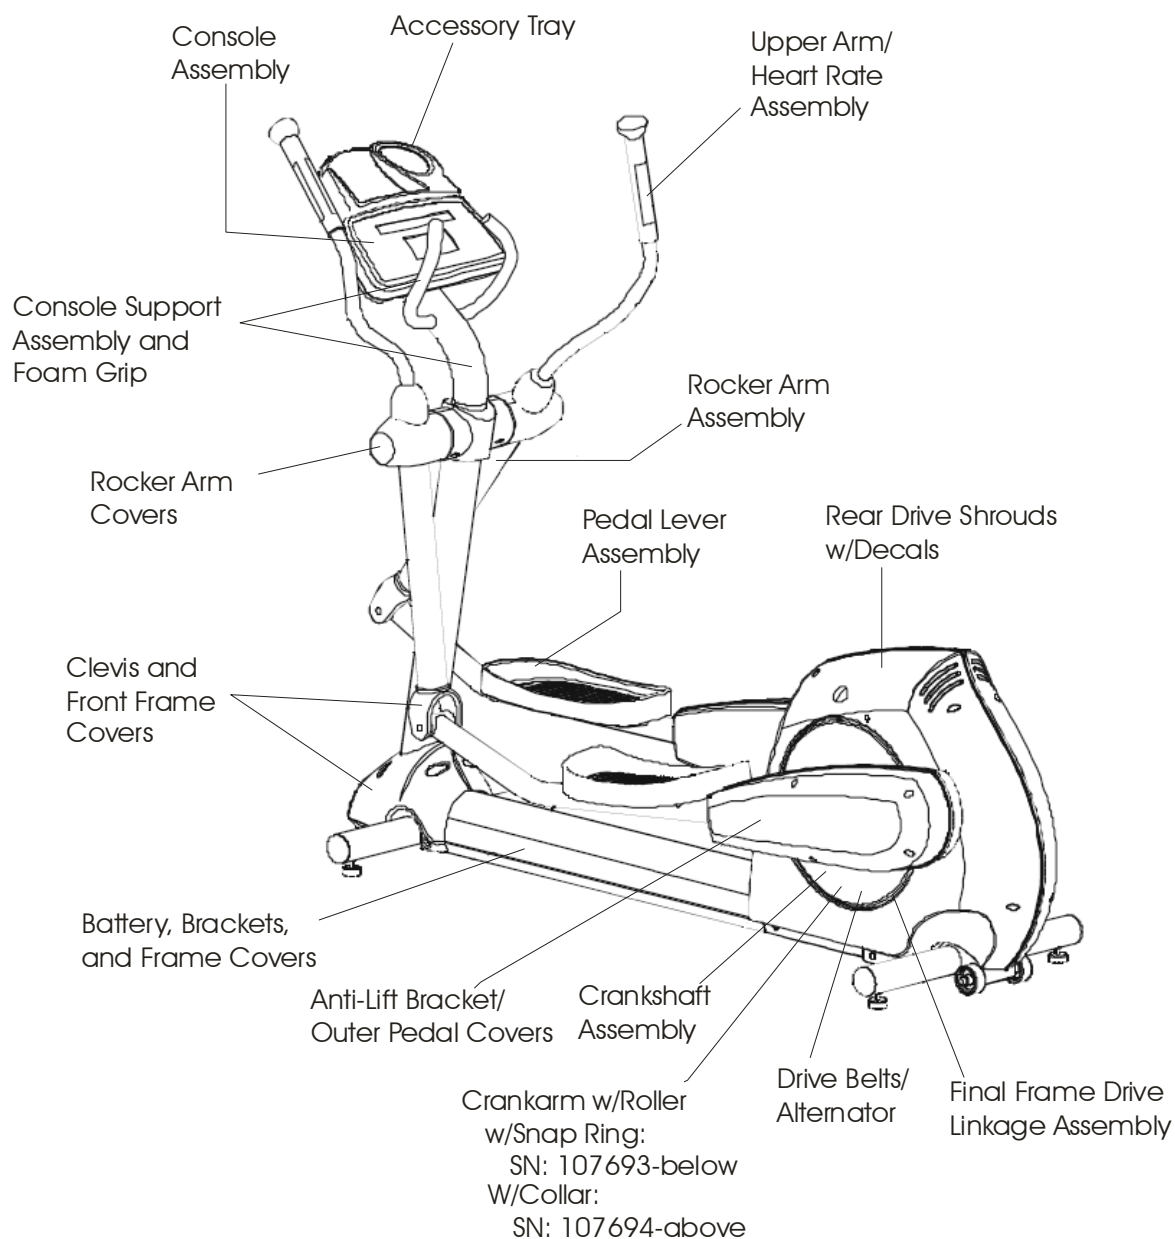

CT9500
CROSSTRAINER

CT95-0100-15
S/N CTG100000-CTG103197

Service Manual M051-00K61-B014
Operator Manual M051-00K20-B190
Installation Instructions M051-00K20-B188
Hardware Kit AK61-00050-0000
Optional: Chest Strap
Small: SK40-00045-0002
Medium: SK40-00045-0003
Large: SK40-00045-0004

CT9500 Cross-Trainer Drive Belts and Alternator

CT95-0100-15

CT9500 Cross-Trainer Console Support Assembly

CT95-0100-15

CT9500 Cross-Trainer Console Assembly

CT95-0100-15

CT9500 Cross-Trainer Crank Arm w/Roller Assembly

CT95-0100-15

CT9500 Cross-Trainer Crankshaft Assembly AK61-00157-0002

CT95-0100-15

CT9500 Cross-Trainer Final Frame Drive Linkage Assembly

CT95-0100-15

CT9500 Cross-Trainer Anti-Lift Bracket and Outer Pedal Covers