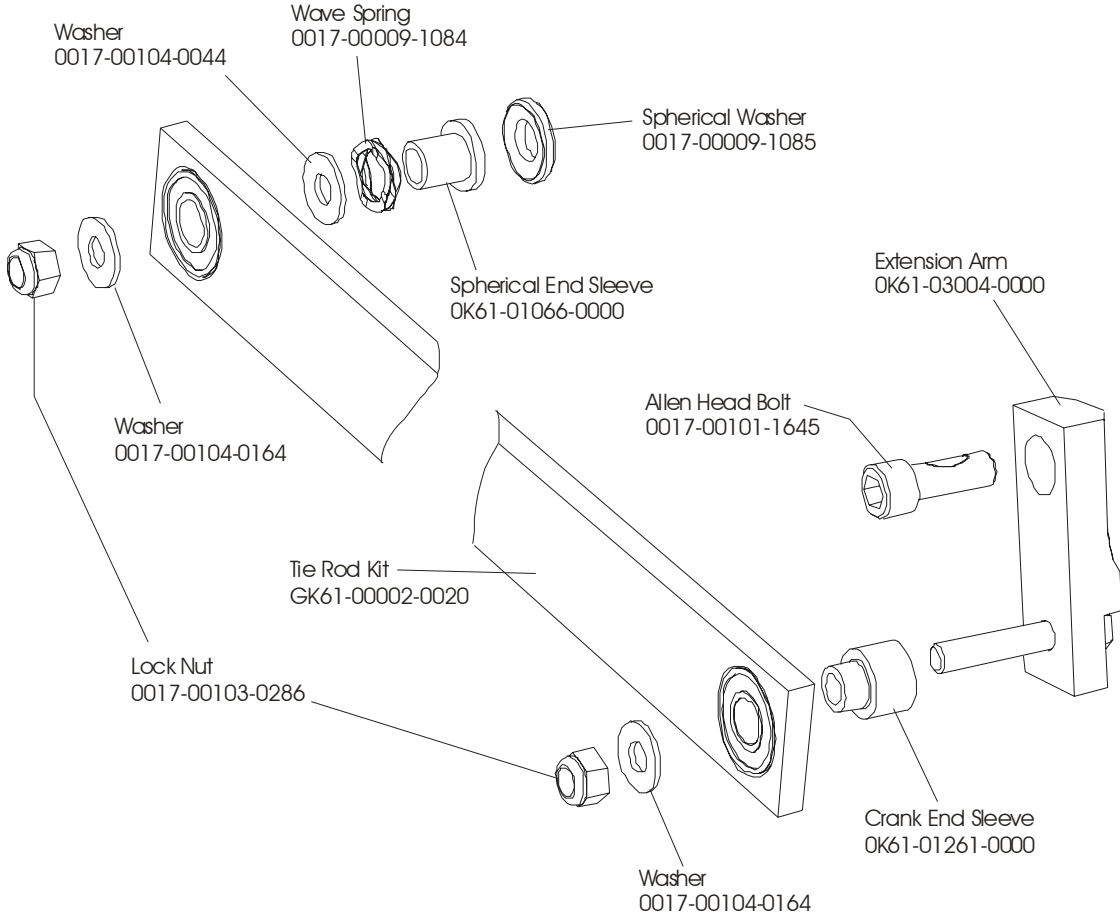

CT9500
CROSSTRAINER

CT95-0100-15
S/N CTG100000-CTG103197

Service Manual M051-00K61-B014
Operator Manual M051-00K20-B190
Installation Instructions M051-00K20-B188
Hardware Kit AK61-00050-0000
Optional: Chest Strap
Small: SK40-00045-0002
Medium: SK40-00045-0003
Large: SK40-00045-0004

CT9500 Cross-Trainer Drive Belts and Alternator

CT95-0100-15

CT9500 Cross-Trainer Console Support Assembly

CT95-0100-15

CT9500 Cross-Trainer Console Assembly

CT95-0100-15

CT9500 Cross-Trainer Crank Arm w/Roller Assembly

CT95-0100-15

CT9500 Cross-Trainer Crankshaft Assembly AK61-00157-0002

CT95-0100-15

CT9500 Cross-Trainer Final Frame Drive Linkage Assembly

CT95-0100-15

CT9500 Cross-Trainer Anti-Lift Bracket and Outer Pedal Covers

CT95-0100-15

CT9500 Cross-Trainer Battery, Brackets, and Frame Cover

CT95-0100-15

CT9500 Cross-Trainer Clevis and Front Frame Covers

CT95-0100-15

CT9500 Cross-Trainer Pedal Lever Assembly

CT95-0100-15

Left Pedal Assembly: GK61-00002-0005
Right Pedal Assembly: GK61-00002-0006