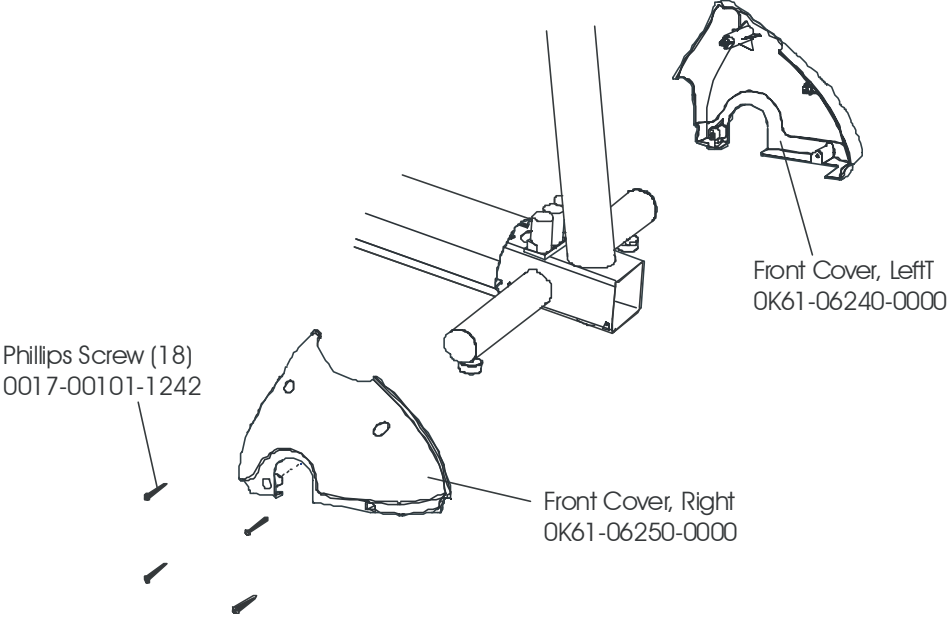

CT95-0100-15

CT9500 Cross-Trainer Battery, Brackets, and Frame Cover

CT95-0100-15

CT9500 Cross-Trainer Clevis and Front Frame Covers

CT95-0100-15

CT9500 Cross-Trainer Pedal Lever Assembly

CT95-0100-15

Left Pedal Assembly: GK61-00002-0005
Right Pedal Assembly: GK61-00002-0006