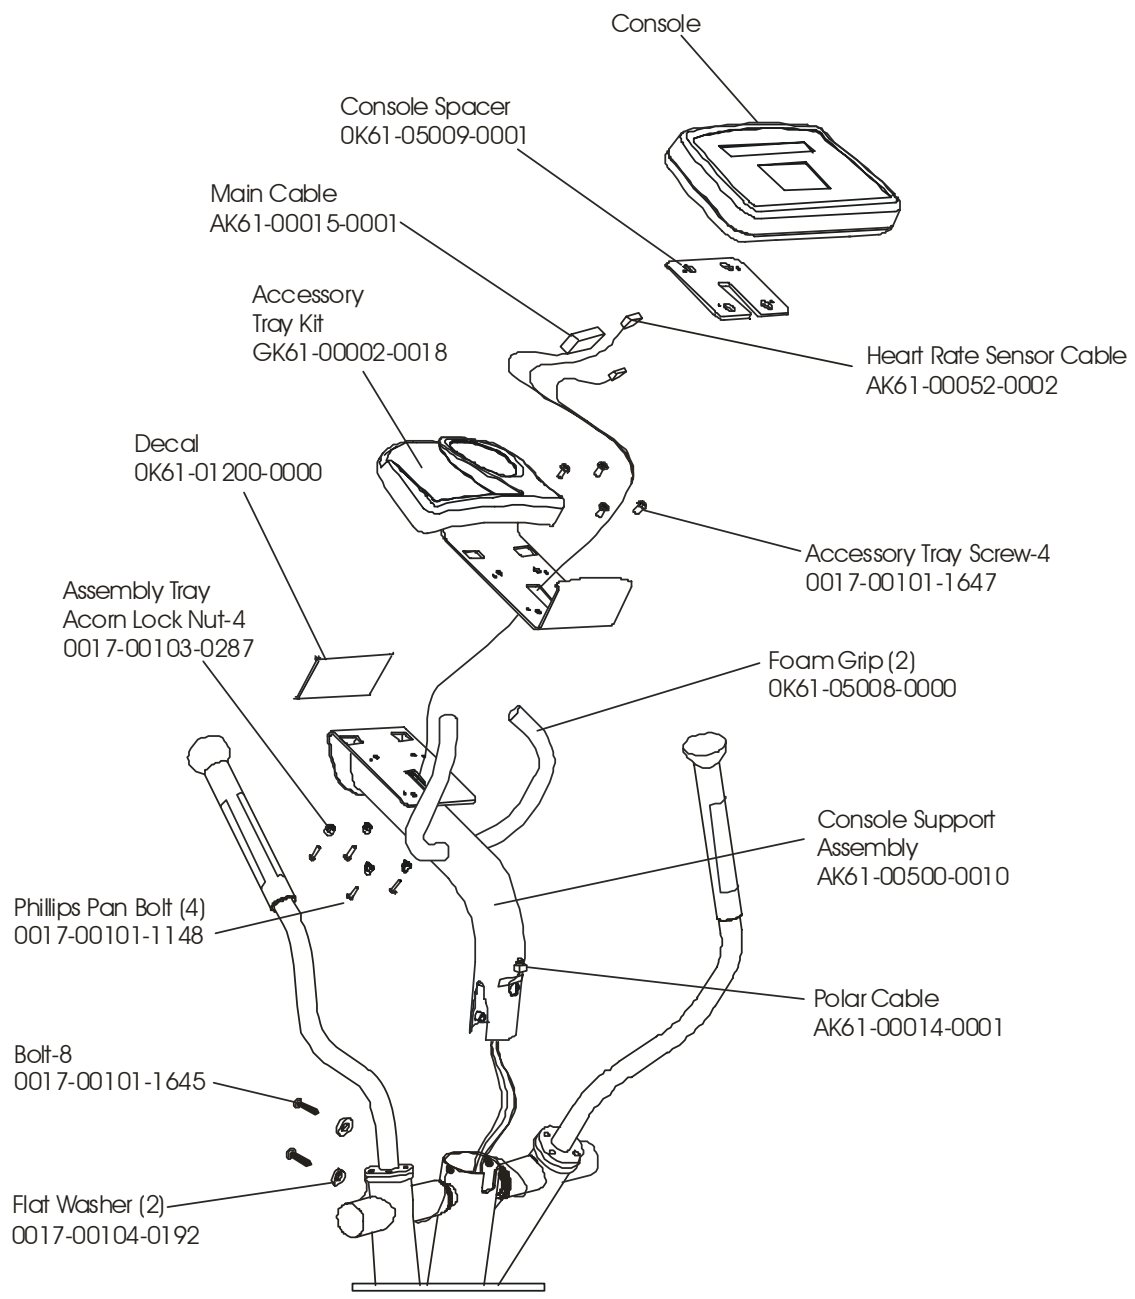

CT9500
CROSSTRAINER

CT95-0100-15
S/N CTG100000-CTG103197

Service Manual M051-00K61-B014
Operator Manual M051-00K20-B190
Installation Instructions M051-00K20-B188
Hardware Kit AK61-00050-0000
Optional: Chest Strap
Small: SK40-00045-0002
Medium: SK40-00045-0003
Large: SK40-00045-0004

CT9500 Cross-Trainer Drive Belts and Alternator

CT95-0100-15

CT9500 Cross-Trainer Console Support Assembly

CT95-0100-15

CT9500 Cross-Trainer Console Assembly

CT95-0100-15

CT9500 Cross-Trainer Crank Arm w/Roller Assembly

CT95-0100-15

CT9500 Cross-Trainer Crankshaft Assembly AK61-00157-0002

CT95-0100-15

CT9500 Cross-Trainer Final Frame Drive Linkage Assembly

CT95-0100-15

CT9500 Cross-Trainer Anti-Lift Bracket and Outer Pedal Covers

CT95-0100-15

CT9500 Cross-Trainer Battery, Brackets, and Frame Cover

CT95-0100-15

CT9500 Cross-Trainer Clevis and Front Frame Covers

CT95-0100-15

CT9500 Cross-Trainer Pedal Lever Assembly

CT95-0100-15

Left Pedal Assembly: GK61-00002-0005
Right Pedal Assembly: GK61-00002-0006