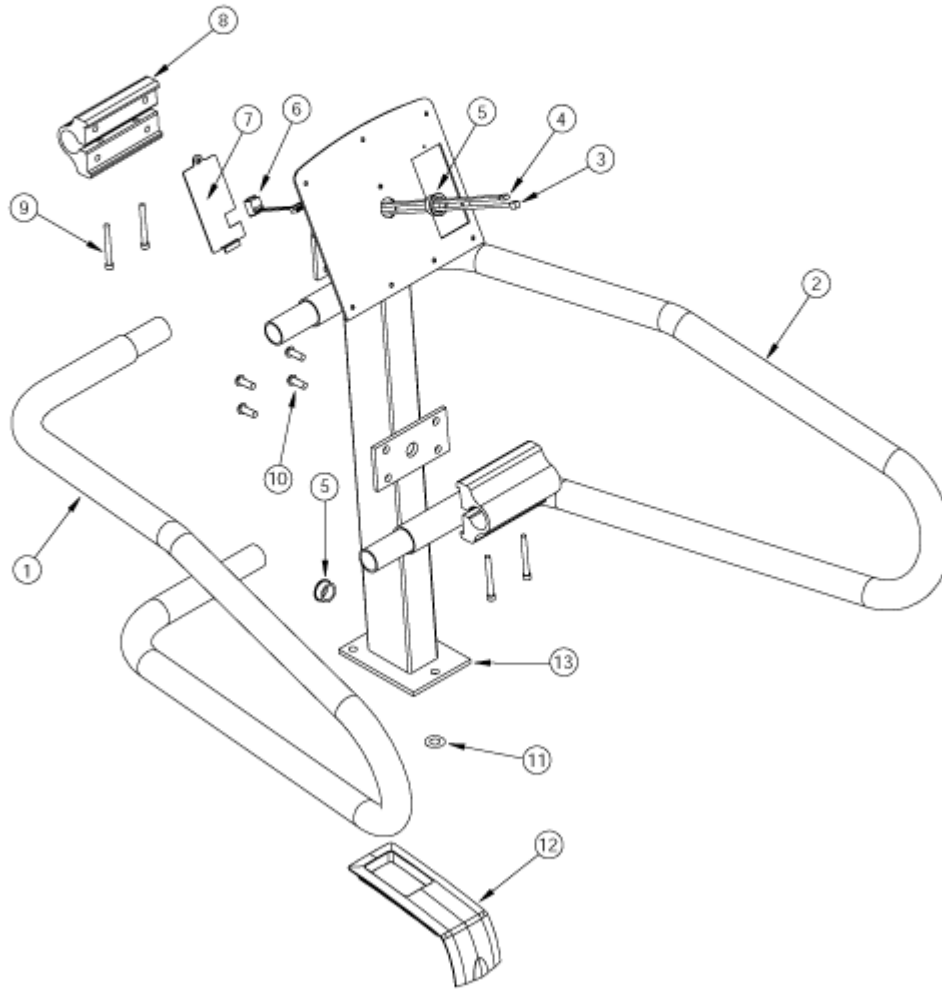

Natural Runner Series Handrail Assy

4600 Elliptical - No Heart Rate

Page 6

Product ID: 5 • Diagram ID: 6

Handrail Assy

4600 Elliptical

Callout	Part Number:	Description	List Price	Your Price
1	721-0018-01	Hrail, EE, Lt	\$178.26	\$124.78
2	721-0018-02	Hrail, EE, Rt	\$178.26	\$124.78
3	800-3978	Cable Assy, Disp, Pwr	\$11.99	\$8.39
4	721-0011	Disp Cable (Data), EE/NR/NR+	\$21.60	\$15.13
5	170-0693	Bushing, Snap .75id	\$0.66	\$0.46
6	800-3985	Conn Assy, Fitlinxx	\$3.33	\$2.33
7	020-6074	Plate, Cover, Disp, Back, gry	\$20.90	\$14.63
8	020-5035	*OBSOLETE*	\$0.00	\$0.00
9	110-3091	Screw, 1/4-20x2.25" Shcs	\$0.35	\$0.24
10	110-3092	Screw, 5/16-18x5/8" Bhscs	\$0.36	\$0.25
11	140-0058	Tape, Shielding,die Cut,1.0 Od	\$1.06	\$0.74
12	020-6063	Grommet, Neck	\$10.30	\$7.21