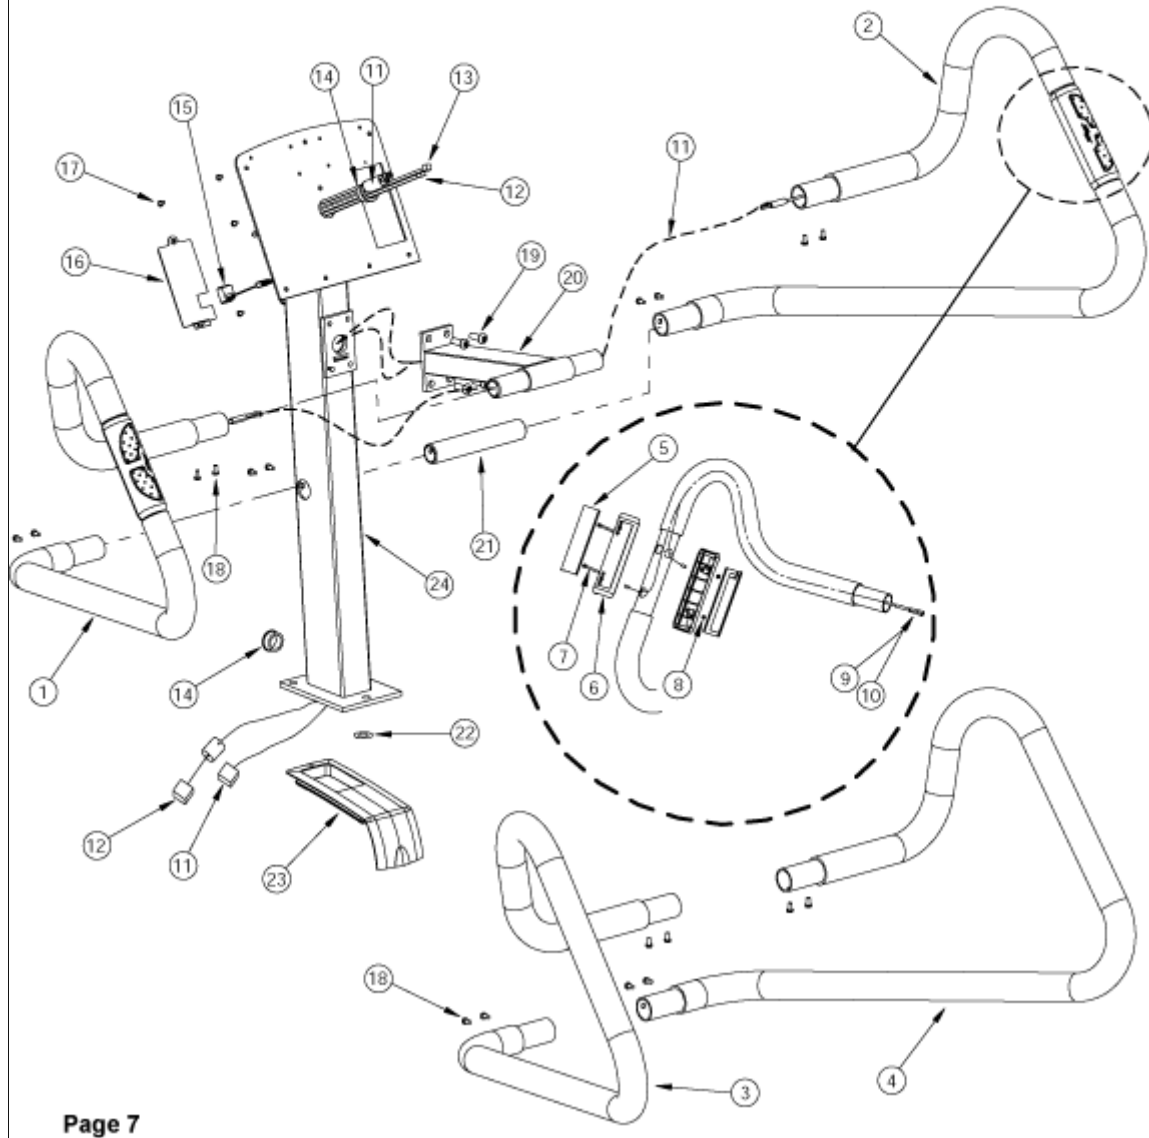

# Natural Runner Series Handrail Assy

4600 Elliptical - with and without Heart Rate

Page 7

Product ID: 5 • Diagram ID: 7

# Handrail Assy

## 4600 Elliptical w/wo HR

Callout	Part Number:	Description	List Price	Your Price
1	<b>800-3935-01</b>	Assy., Handrail, Front,hr,l,ee	\$117.23	<b>\$117.23</b>
2	<b>800-3935-02</b>	Assy., Handrail, Front,hr,r,ee	\$0.00	<b>\$0.00</b>
3	<b>721-0053-212</b>	*OBSOLETE*	\$0.00	<b>\$0.00</b>
4	<b>721-0053-222</b>	*OBSOLETE*	\$0.00	<b>\$0.00</b>
5	<b>800-3904</b>	HR Grip Kit, one side	\$20.21	<b>\$14.15</b>
6	<b>800-3904</b>	HR Grip Kit, one side	\$20.21	<b>\$14.15</b>
7	<b>800-3904</b>	HR Grip Kit, one side	\$20.21	<b>\$14.15</b>
8	<b>800-3904</b>	HR Grip Kit, one side	\$20.21	<b>\$14.15</b>
9	<b>721-0050</b>	Cable Assy, c-Hr, Lt	\$6.51	<b>\$4.55</b>
10	<b>721-0049</b>	Cable Assy, c-Hr, Rt	\$7.08	<b>\$4.96</b>
11	<b>721-0051</b>	Cable Assy, Disp-Hr Brd	\$7.89	<b>\$5.52</b>
12	<b>721-0011</b>	Disp Cable (Data), EE/NR/NR+	\$21.60	<b>\$15.13</b>
13	<b>800-3978</b>	Cable Assy, Disp, Pwr	\$11.99	<b>\$8.39</b>
14	<b>170-0693</b>	Bushing, Snap .75id	\$0.66	<b>\$0.46</b>
15	<b>800-3985</b>	Conn Assy, Fitlinxx	\$3.33	<b>\$2.33</b>
16	<b>020-6074</b>	Plate, Cover, Disp, Back, gry	\$20.90	<b>\$14.63</b>
17	<b>110-3138</b>	Screw, 8-32x1/4" Bhcs	\$0.32	<b>\$0.22</b>
18	<b>110-0506</b>	Screw, 1/4-28x3/8" Bhss	\$0.31	<b>\$0.22</b>
19	<b>110-3092</b>	Screw, 5/16-18x5/8" Bhscs	\$0.36	<b>\$0.25</b>
20	<b>721-0048-2</b>	Attach, Painted,hrail Shrt,gry	\$93.50	<b>\$65.45</b>
21	<b>020-6225</b>	Tube, Conn Neck-Hrail, Short	\$9.80	<b>\$6.86</b>
22	<b>140-0058</b>	Tape, Shielding,die Cut,1.0 Od	\$1.06	<b>\$0.74</b>
23	<b>020-6063</b>	Grommet, Neck	\$10.30	<b>\$7.21</b>
24	<b>721-0047-2</b>	Neck, Painted, Short, gry	\$99.64	<b>\$69.75</b>